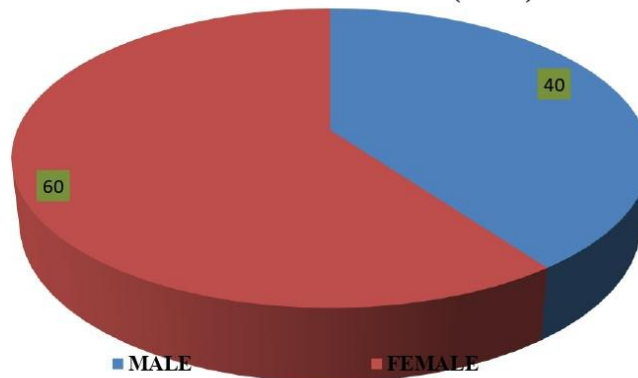

Male and Female ratio among Non teaching stuff

■ male

■ female

Indra Kumar Mishra

Principal
Murshidabad Adarsha Mahavidyalaya
P.O.-Islampur, Dist.-Murshidabad
West Bengal

Murshidabad Adarsha Mahavidyalaya

Ph: 03481-236327

E-mail: mam236327@gmail.com

www.murshidabadadarshamahavidyalaya.in

Islampur
Murshidabad
Pin- 742304 (W.B.)

Memo No: MAM / /

Date: ___/___/___

Teaching faculty (State Added College Teacher)

Till 2022-23				
Teacher's Name	Designation	Highest Qualification	Year of Joining in MAM	Total
Pronati Chattopadhyay	State Added College Teacher	M. A	1999	15
Prasenjit Dey	State Added College Teacher	M. A, PhD	2002	
Tarun Samui	State Added College Teacher	M. A	2004	
Md Abdul Ukil	State Added College Teacher	M. A	2014	
Tausif Ahmed	State Added College Teacher	M. A	2015	
Bappa Raha	State Added College Teacher	M. A,	2017	
Sakila Biswas	State Added College Teacher	M. A	2017	
Pampi Das	State Added College Teacher	M. A	2018	
Ismail Sarkar	State Added College Teacher	M. A	2018	
Dr Majrul Sk	State Added College Teacher	M. Sc, PhD	2018	
Shipra Biswas	State Added College Teacher	M. A	2018	
Dr Rakibul Islam	State Added College Teacher	M. A , M. Phil, PhD	2018	
Anusree Kundu	State Added College Teacher	M. A,	2018	
Suman Biswas	State Added College Teacher	M. A	2018	
Kabari das	State Added College Teacher	M. A	20.....	

MALE FEMALE RATIO AMONG THE TEACHERS (SACT)

Indra Kumar Mishra

Principal
Murshidabad Adarsha Mahavidyalaya
P.O.-Islampur, Dist.-Murshidabad
West Bengal