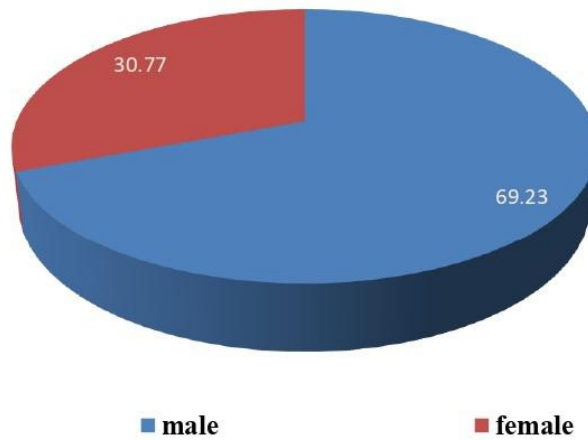

Murshidabad Adarsha Mahavidyalaya

Ph: 03481-236327

E-mail: mam236327@gmail.com

www.murshidabadadarshamahavidyalaya.in

Islampur
Murshidabad
Pin- 742304 (W.B.)

Memo No: MAM / /

Date: ___/___/___

Till 2022-23				
Teacher's Name	Designation	Highest Qualification	Year of Joining in MAM	Total
Atanu Ghosh	Associate professor	M. A , M. Phil	2002	13
Basob Ghosh	Associate professor	M. A	2005	
Partha Das	Associate professor	M. A	2010	
Papia Biswas	Assistant professor	M. A	2010	
Biswarup Ganguly	Assistant professor	M. A		
Firoj High Sarwar	Assistant professor	M. A, PhD		
Sukanta Barman	Assistant professor	M. A	2015	
Mausumi Singha	Assistant professor	M. A , M. Phil	2017	
Dhananjoy Mahato	Assistant professor	M. A, PhD	2019	
Bishnu Dev Das	Assistant professor	M. A,	2019	
Pooja Agarwal	Assistant professor	M. A , M. Phil	2019	
Arpana Subba	Assistant professor	M. A , M. Phil	2023	
Indra Kumar Mistri	Professor	M.A, Phil, PhD	2023	

Male and Female ratio among the Faculty

Indra kumar mistri

Principal
Murshidabad Adarsha Mahavidyalaya
P.O.-Islampur, Dist.-Murshidabad
West Bengal