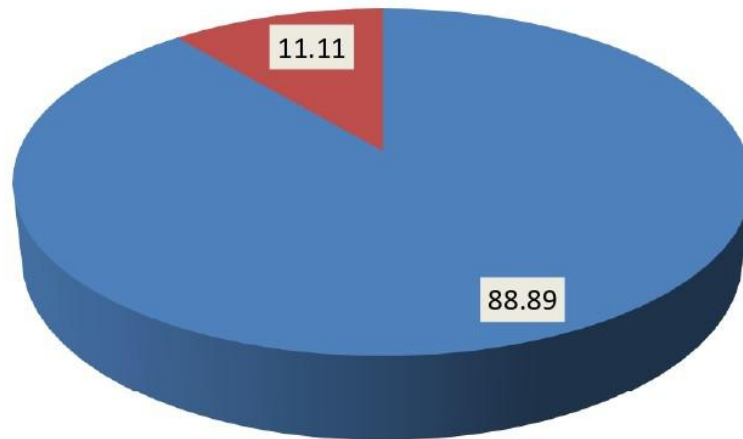

www.murshidabadadarshamahavidyalaya.in

Islampur
Murshidabad
Pin- 742304 (W.B.)

Memo No: MAM / /

Date: ___/___/___

Non-Teaching Staff				
	Male	Female	Others	Total
Sanctioned by the UGC /University State Government	15	2	0	17
Recruited	4	1	0	5
Yet to be Recruit	11	1	0	12
Sanctioned by the Management/Society or Other Authorized Bodies	4	0	0	4
Recruited	4	0	0	4
Yet to Recruited	0	0	0	0

Male and Female ratio among Non teaching stuff

■ male

■ female

Indra Kumar Mishra

Principal
Murshidabad Adarsha Mahavidyalaya
P.O.-Islampur, Dist.-Murshidabad
West Bengal

Murshidabad Adarsha Mahavidyalaya

Ph: 03481-236327